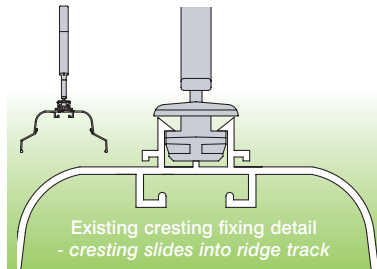

technical specification

Existing cresting fixing detail - cresting slides into ridge track