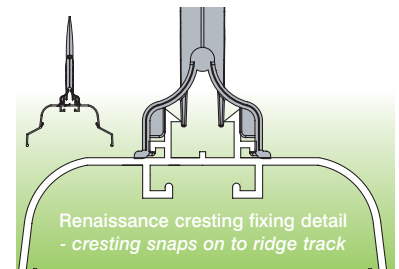

New Ball Finial - Low Profile

PIKESTAFF FINIAL, RENAISSANCE CRESTING

LOW PROFILE RIDGE

CLASSIC FINIAL, BAROQUE CRESTING

CLASSIC FINIAL, CLASSIC CRESTING

SCEPTRE FINIAL, ELIZABETHAN CRESTING

CORONET FINIAL, TUDOR CRESTING

features and benefits of the new Pikestaff finial and Renaissance cresting

- **EASY RUN** - A streamlined body shape to help rainwater run off
- **EASY FITTING** - The cresting simply snaps over the existing track on the extruded ridge body, making it easier to fit.
- **EASY CLEAN** - PVC which stays clean longer and makes cleaning easier.

technical specification

Existing cresting fixing detail - cresting slides into ridge track

Renaissance cresting fixing detail - cresting snaps on to ridge track

pricing

Whichever of the options you choose, they are included in the roof price