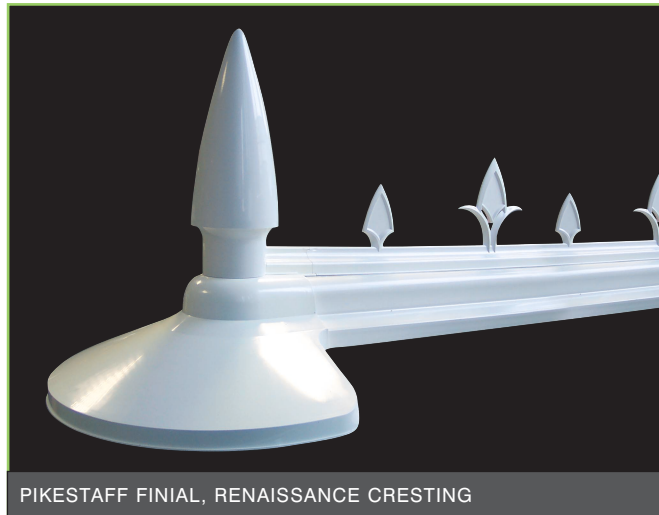

Finials and Crestings

product overview

Buyers now have an even wider choice when it comes to customising the exterior of their conservatories thanks to the new cresting and finial design that joins the existing family of options.

A choice of four different finials and five crestings allows you or your homeowner to personalise their conservatory.

Whichever style of cresting and finial combination chosen, rest assured the Ultraframe roof will be stylish and weatherproof.

New Ball Finial - Low Profile

PIKESTAFF FINIAL, RENAISSANCE CRESTING

LOW PROFILE RIDGE

CLASSIC FINIAL, BAROQUE CRESTING

CLASSIC FINIAL, CLASSIC CRESTING

SCEPTRE FINIAL, ELIZABETHAN CRESTING

CORONET FINIAL, TUDOR CRESTING

features and benefits of the new Pikestaff finial and Renaissance cresting

- **EASY RUN** - A streamlined body shape to help rainwater run off
- **EASY FITTING** - The cresting simply snaps over the existing track on the extruded ridge body, making it easier to fit.
- **EASY CLEAN** - PVC which stays clean longer and makes cleaning easier.