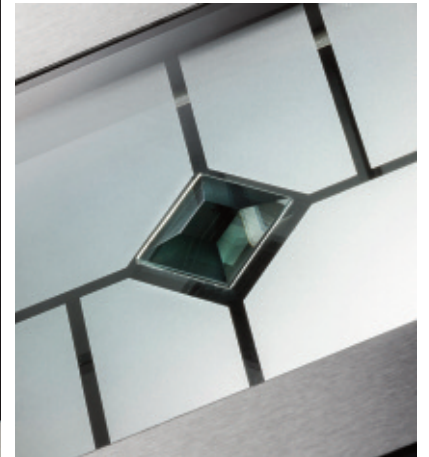

Coloured Drip Bars

Available in: Anthracite Grey, Black, Blue, Chartwell Green, Cream, Duck Egg Blue, French Blue, Green, Moondust, Red, Royal Magenta and Slate

Inox

Contemporary Collection

Door Style: **Inox Barcelona** | Door Colour: **Black** | Decorative Glass: **Cielo Black** ▲●