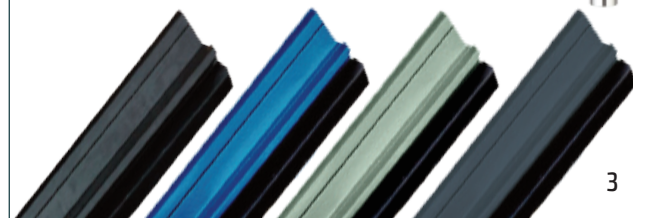

Long Handles

Available in:
600mm or
1200mm

Coloured Drip Bars

Available in: Anthracite Grey, Black, Blue, Chartwell Green, Cream, Duck Egg Blue, French Blue, Green, Moondust, Red, Royal Magenta and Slate