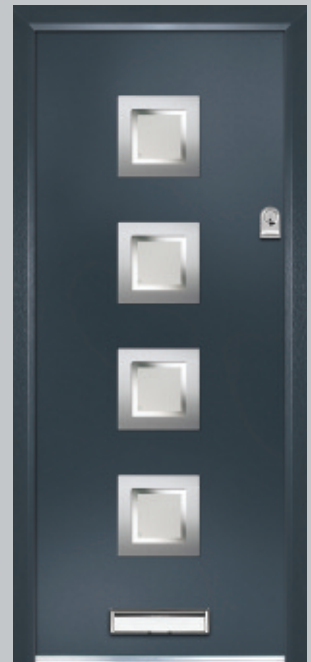

Door Style: **Inox Nice**
Door Colour: **Anthracite Grey**
Decorative Glass: **Etch Border** ▲●

Door Style: Inox Lyon
Door Colour: Moondust
Decorative Glass: Roma