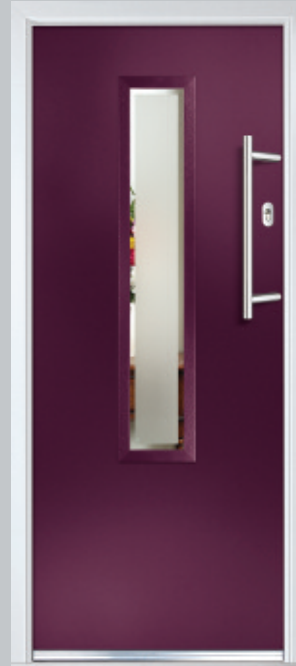

Door Style: Urban Seminole | Door Colour: Anthracite Grey | Decorative Glass: Tahoe Black