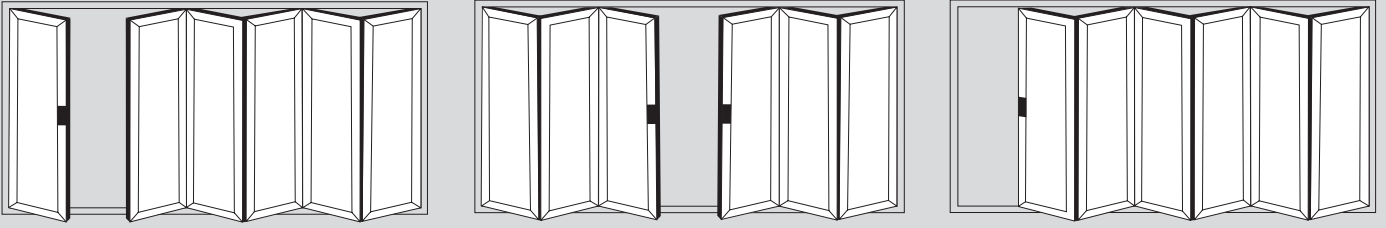

6 Door Options