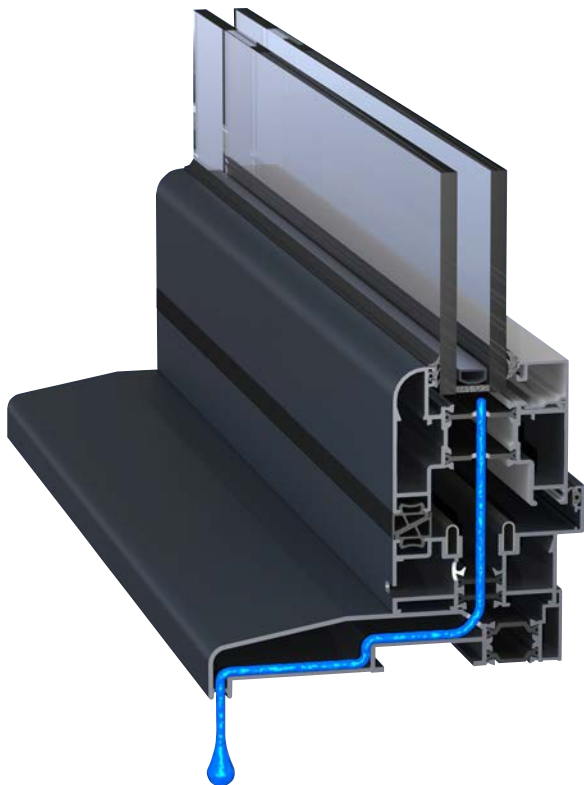

# Threshold Options

The Visofold bi-folding door offers a range of different thresholds to suit every need. The low thresholds are designed for wheel chair access or doors in sheltered locations.

Rebated thresholds come in either our standard range or the integrated cill variety. The integrated cill threshold is for open out doors only but allows for a lower step over height compared to our standard range when coupled with a projection cill.