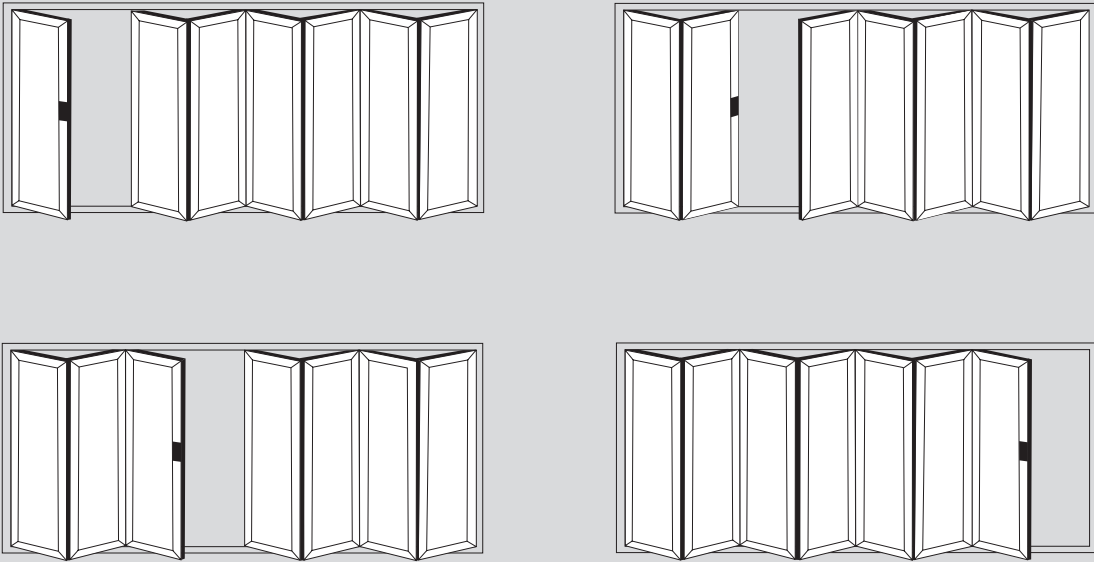

7 Door Options