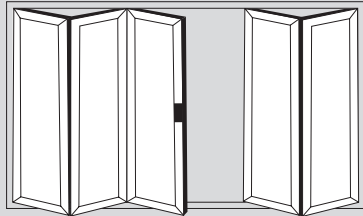

## Popular design options

- ◆ Doors up to 6.5m wide
- ◆ Height up to 2.5m
- ◆ Each Sash up to 1.2m wide
- ◆ Thermally Efficient
- ◆ Complies with Building Regulations
- ◆ Available in a range of colours and styles
- ◆ Various threshold options
- ◆ Doors can open in or out
- ◆ PAS24:2012 Security Upgrade