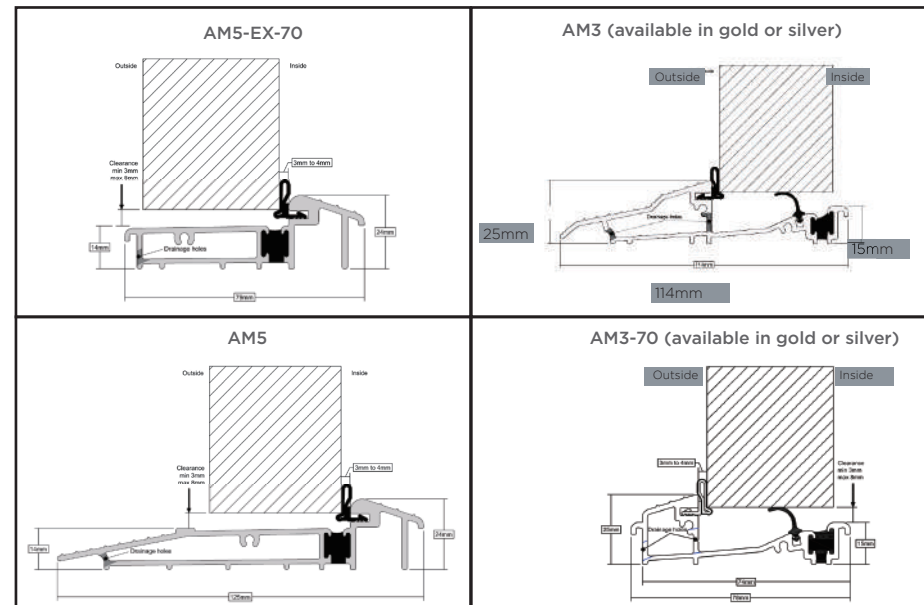

Thresholds

Our six threshold choices include standard uPVC or two aluminium options.