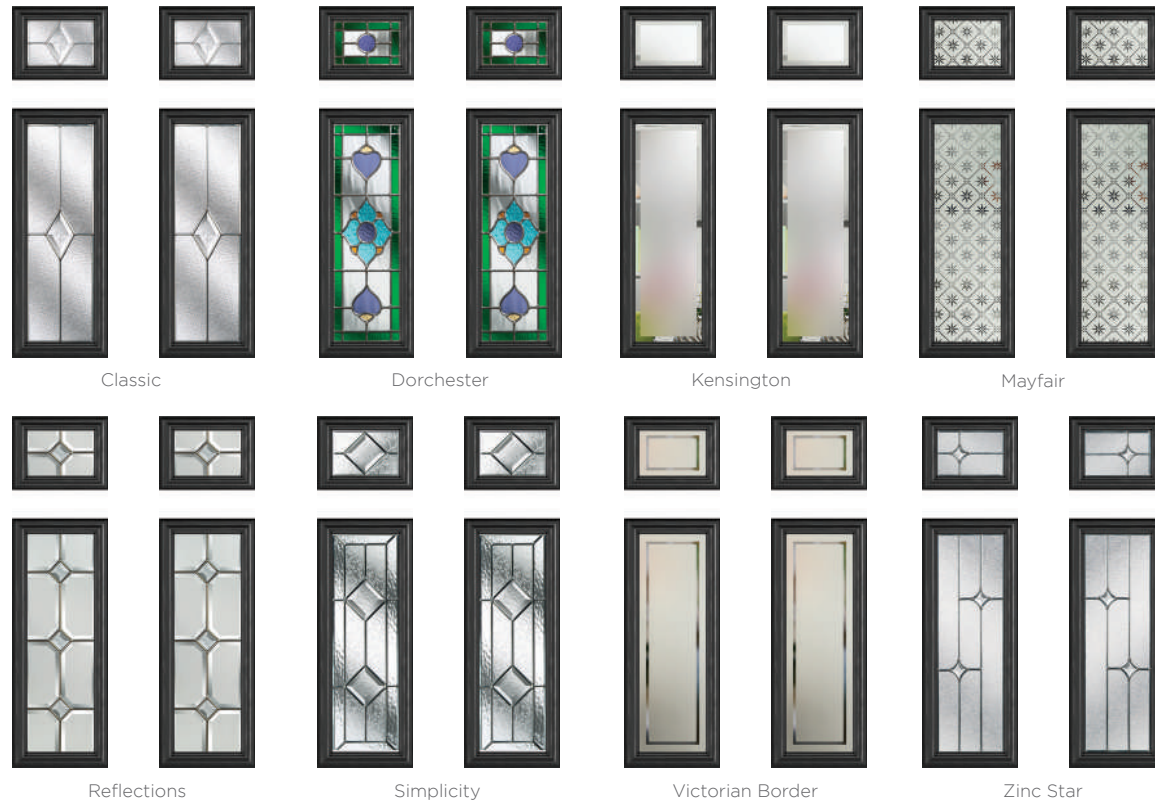

Majestic Masterpiece

The Middleton door complements authentic Edwardian and Georgian architecture with the option to include glazing in the top panels.

11 Decorative Glass Options

Middleton 2
Colour - Chartwell Green
Glass - Simplicity

Learn more about these styles at compdoor.co.uk

Classical Elegance

Following in the Middleton theme, this door gives the option of letting in more light with the inclusion of 4 glazing panels.

8 Decorative Glass Options

Middleton
Colour - Black
Glass - Dorchester

Classic

Dorchester

Kensington

Mayfair

Reflections

Simplicity

Victorian Border