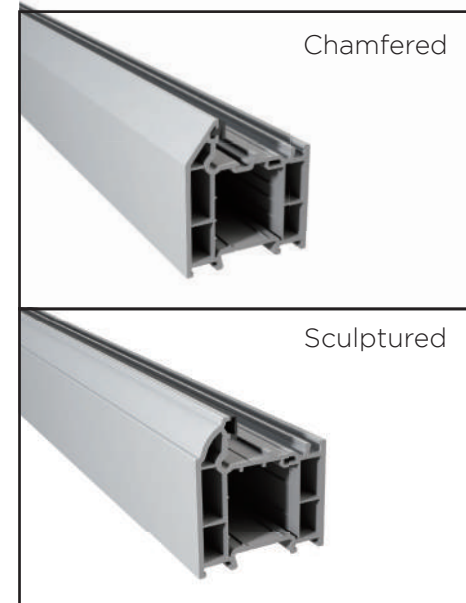

Outer Frame Options