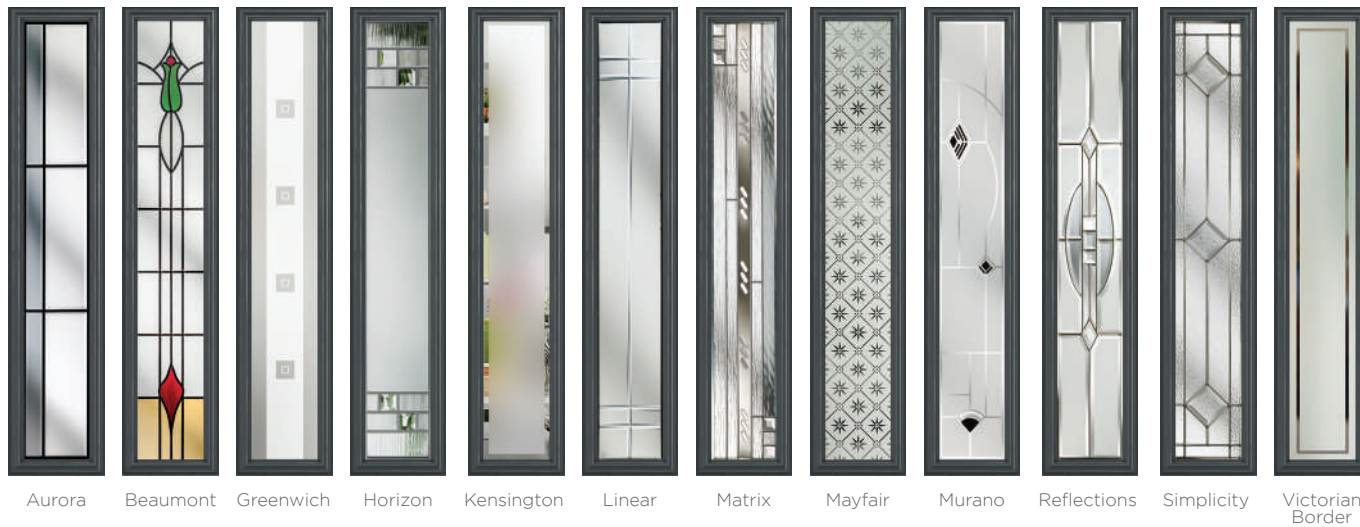

Victorian Border

Zinc Star

Stylishly Sleek

This confident and simple door makes a stylish addition to any home. Available solid or glazed with ten glass options, the Aston is a door you can count on.

10 Decorative Glass Options

20 Decorative Glass Options

Mowbray
Colour - Pebble Grey
Glass - Linear

This door is available with or without grooves

Aurora Beaumont Classic Diamond Cut Dorchester Elegance Greenwich Horizon Kensington Linear

Contemporary Look

This highly-desirable contemporary door style works well with either our standard range of handles or upgrade to our range of stainless-steel bar handles.

12 Decorative Glass Options

Abercorn
 Colour - Anthracite Grey
 Glass - Matrix
 This door is available with or without grooves