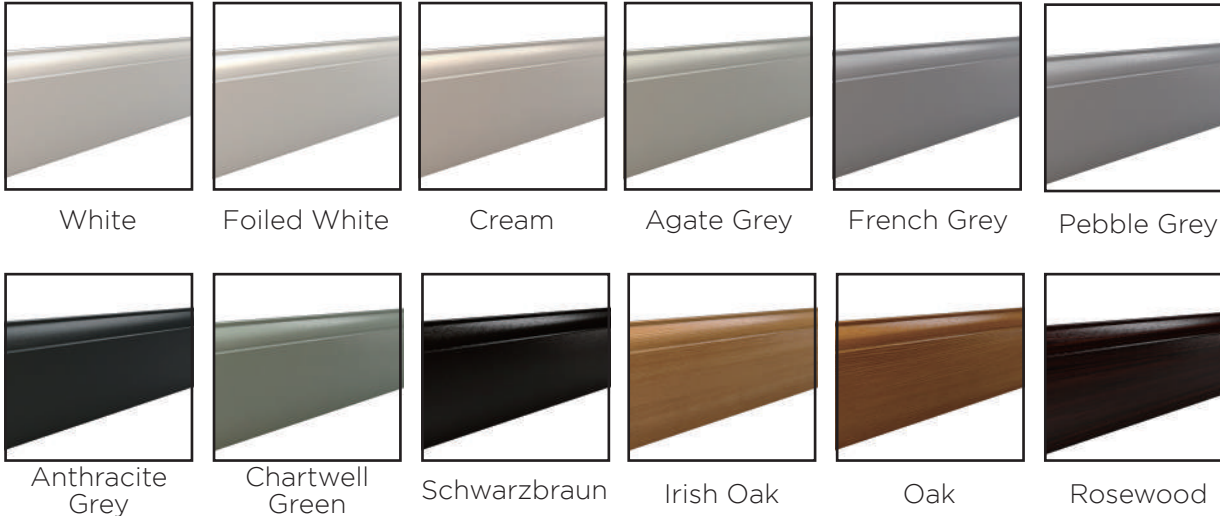

Traditional Range

Available Colours

Pewter Forged Black

Handles

Monkey Tail Noble Regal

Knockers

Handmade Spire Bullring Traditional Knob

Bullring & Traditional knob also available in:

Chrome Gold Antique Black Graphite

Letterplate

Architectural Letterplate

Also available in:

Chrome Gold Antique Black Graphite

BLU™

*316 Marine Grade
Stainless Steel*

Our Coastal range of handle, knocker and letterplate upgrades have been designed for enhanced performance and durability and are arguably the best quality on the market.

The BLU range of suited hardware is made from 316 marine grade stainless steel, compared to the industry-standard of 304, giving it the best long-term resistance to corrosion in coastal locations, supported by a 'best in class' lifetime guarantee.

COASTAL

Shaping the future.

Frame Colours

Outer Frame Options

InvisiEdge Colours

Our technically advanced InvisiEdge system gives a seamless colour edge to the door faces maintaining perfect aesthetics whilst ensuring up to 100% moisture resistance.