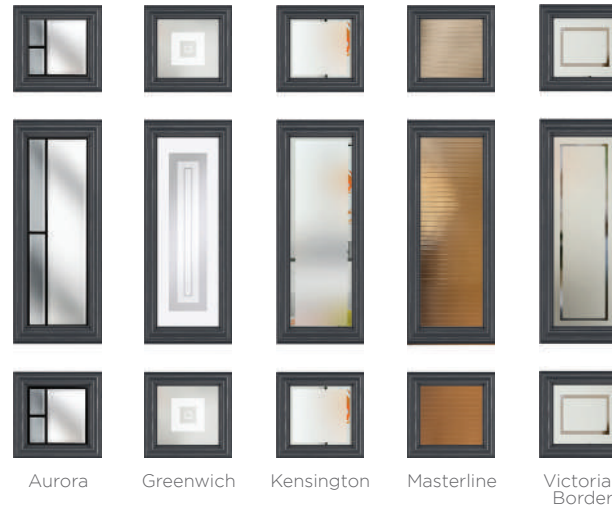

Victorian Border

Zinc Star

Stylishly Sleek

This confident and simple door makes a stylish addition to any home. Available solid or glazed with ten glass options, the Aston is a door you can count on.

10 Decorative Glass Options

7 Decorative Glass Options

Aurora

Bullseye

Greenwich

Masterline

Kensington

Sticks

Victorian Border

Sussex
Colour - Agate Grey
Glass - Aurora

This door is available with or without grooves

Learn more about these styles at compdoor.co.uk 27

Strength in Style

Our York door pairs perfectly with classic or modern door furniture, such as traditional or bar handles.

5 Decorative Glass Options

Aurora Greenwich Kensington Masterline Victorian Border

York
Colour - Slate Grey
Glass - Kensington

This door is available with or without grooves

28 **Build your own door at compdoor.co.uk**