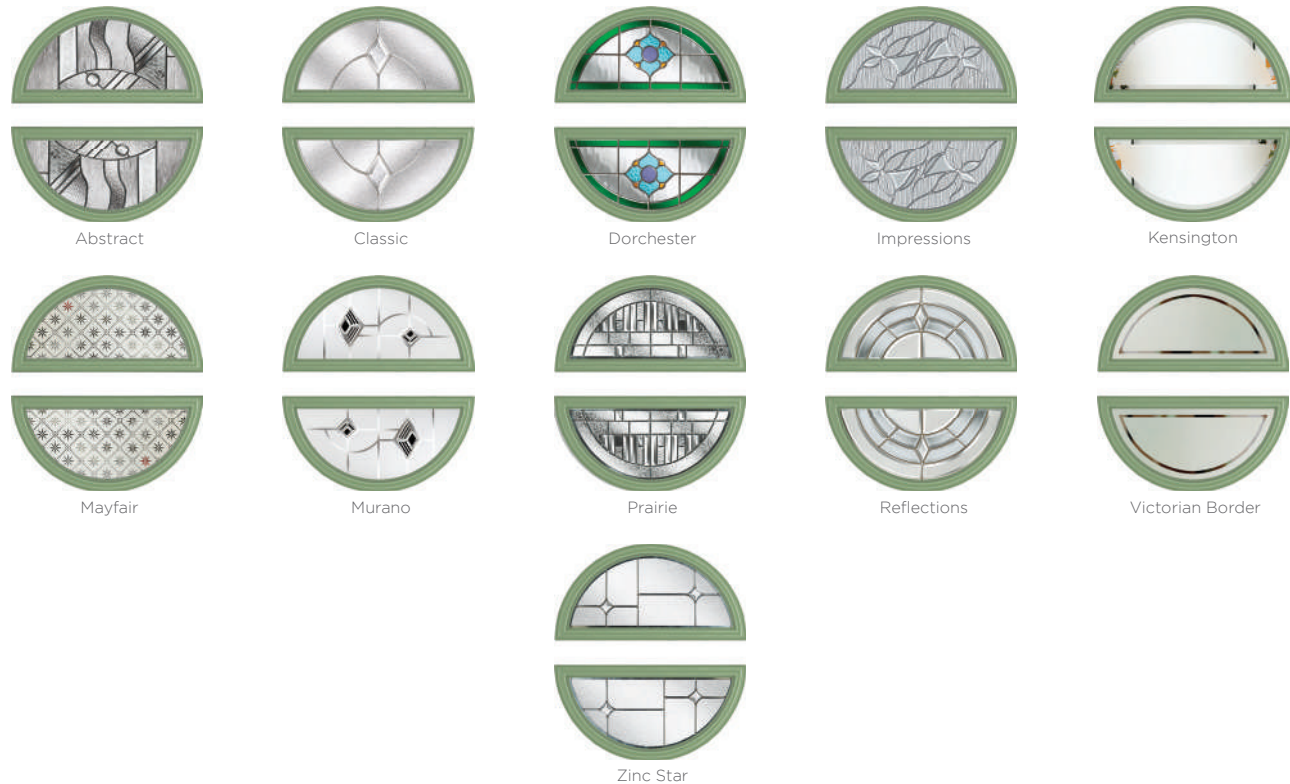

The All Rounder

The Kent door really is unique with its glazing design almost going full circle. This style looks equally good with one of the comprehensive glass designs as it does with simple satin glass.

11 Decorative Glass Options

Kent
Colour - Chartwell Green
Glass - Classic