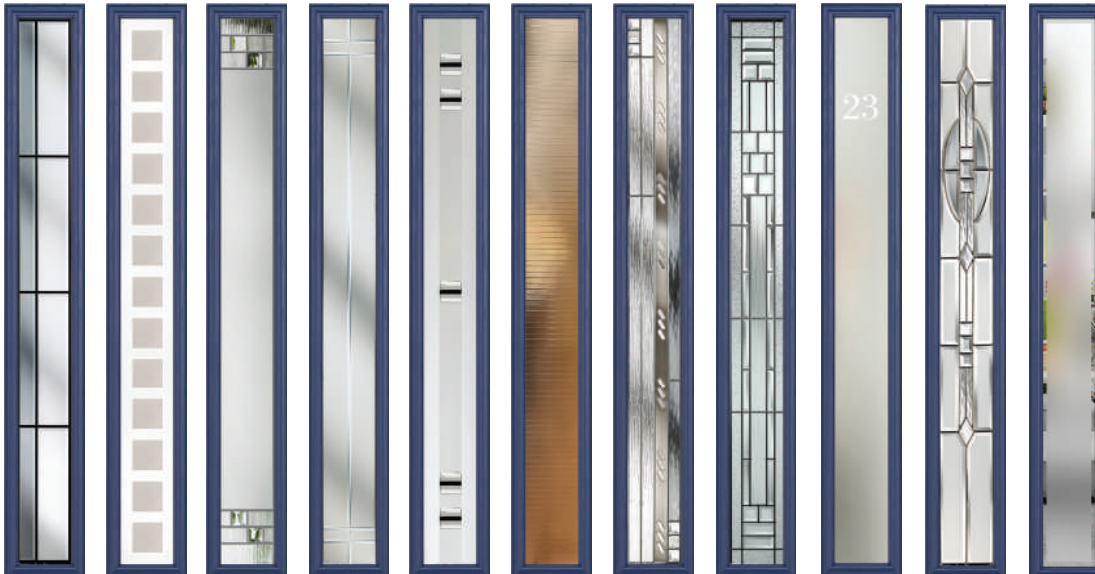

Aurora Etched Square Horizon Linear Linosa Masterline Matrix New Orleans Numbers additional designs available Reflections Victorian Border