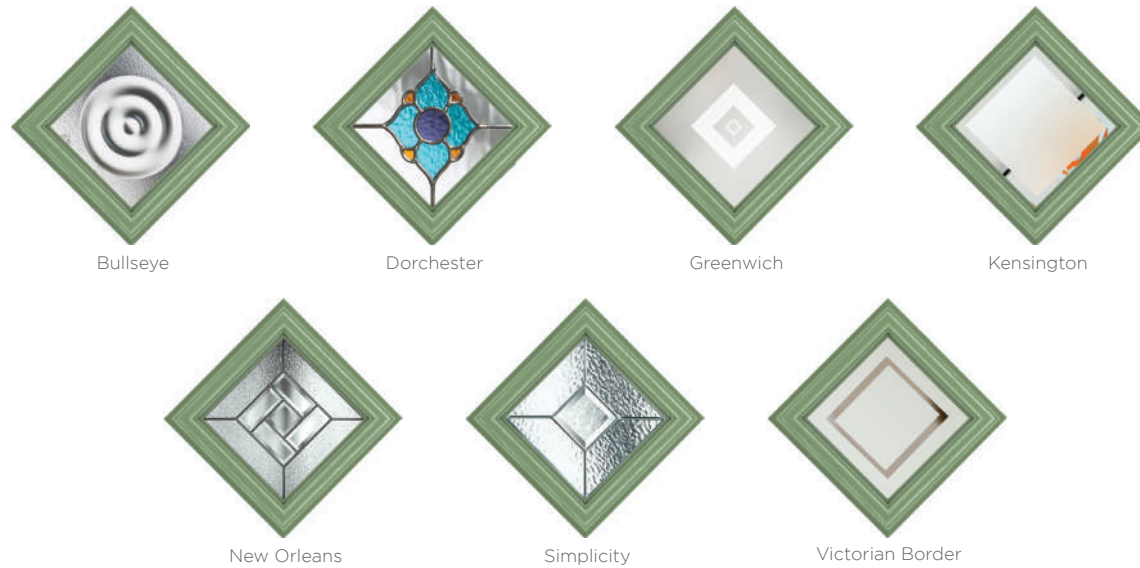

Modern Twist

The Richmond design can be complemented with our stainless-steel bar handle for a truly contemporary look.

7 Decorative Glass Options

Richmond
Colour - Chartwell Green
Glass - New Orleans