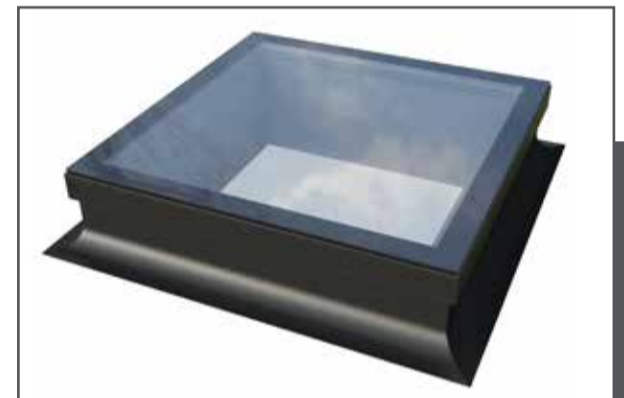

Ultras^{ky}

SKYLIGHT by Ultraframe

Noise reducing

Noise reducing glass, available in blue or clear glass

Glass

Frameless edge to edge glass for a minimalist design

U-Value

With a U-Value of 0.12, the flat skylight exceeds Building Regulation requirements

Timber Kerb

Can be used with a timber kerb

Plasterboard

Finished internally with fineline plasterboard trim to ensure a neat finish

Columns

Stylish aluminium super-insulated columns add glamour and thermal performance to any orangery design

Frameless

No frame internally for maximum light and better views

Click-fit frames

Click-fit secure aluminium frame for a perfect fit, every time

Insulated core

Fully insulated core with 'Warmframe' technology, helps prevent condensation