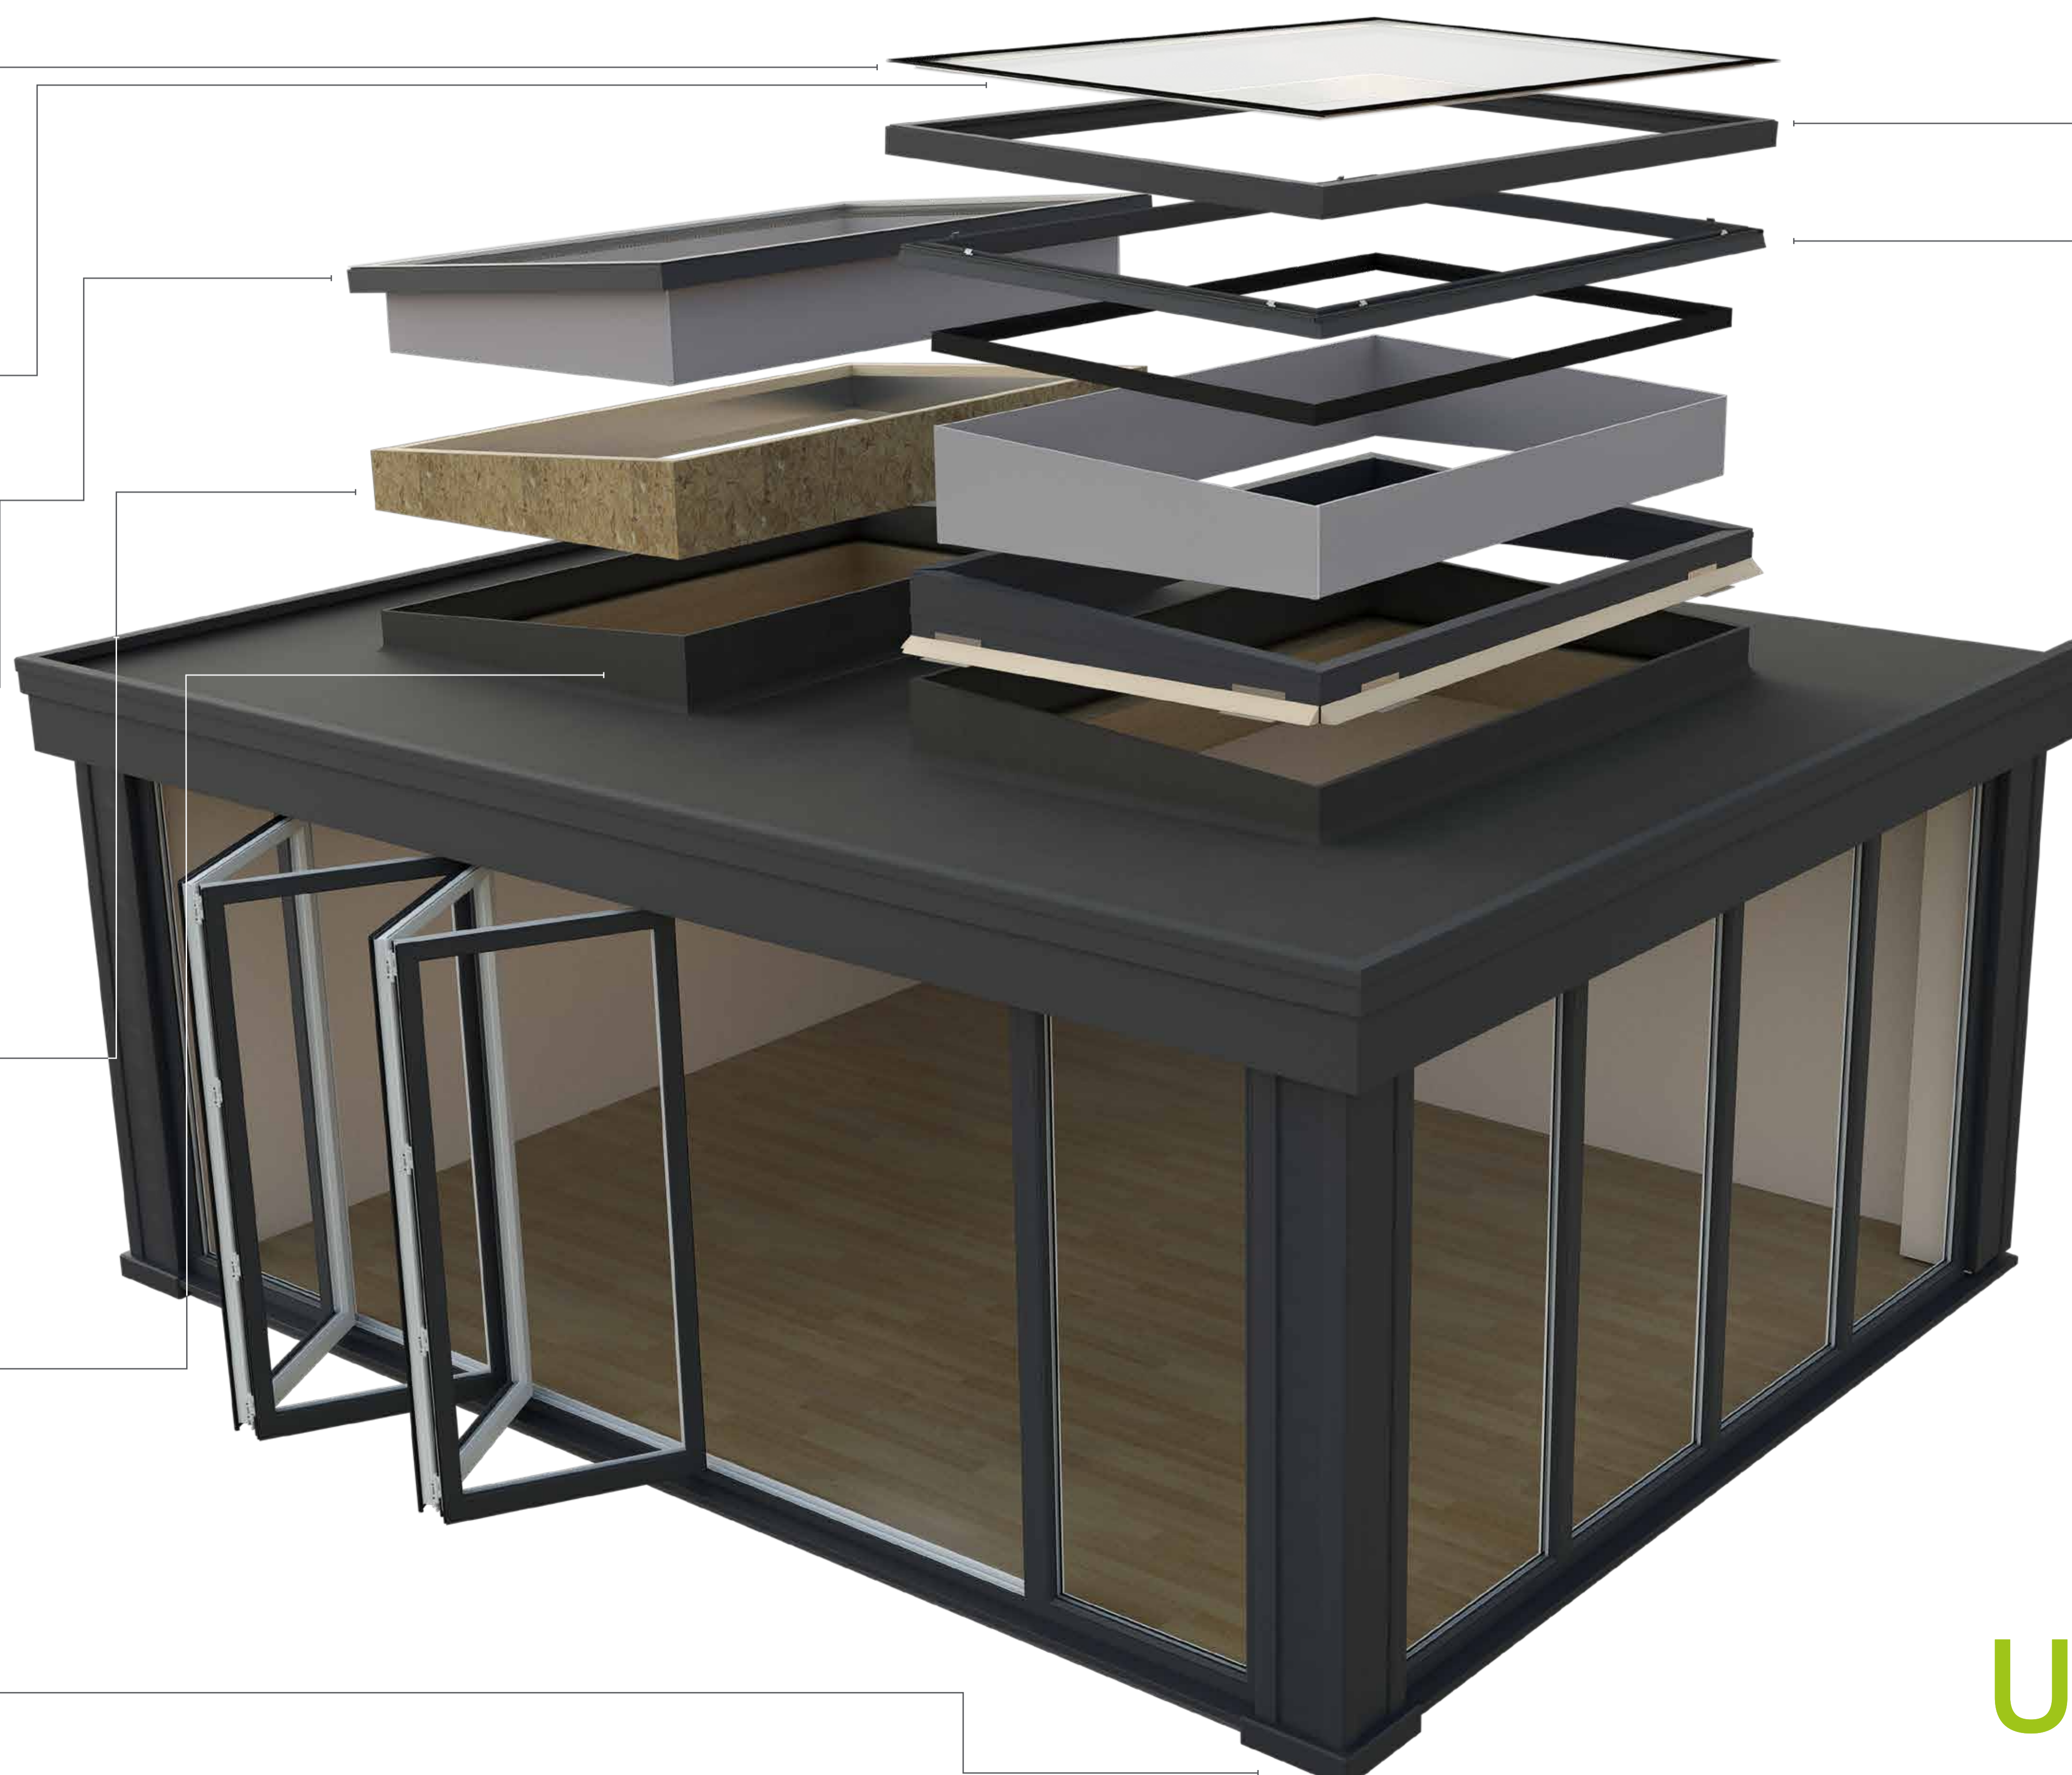

Timber Kerb

Can be used with a timber kerb

Plasterboard

Finished internally with fineline plasterboard trim to ensure a neat finish

Columns

Stylish aluminium super-insulated columns add glamour and thermal performance to any orangery design

Frameless

No frame internally for maximum light and better views

Click-fit frames

Click-fit secure aluminium frame for a perfect fit, every time

Insulated core

Fully insulated core with 'Warmframe' technology, helps prevent condensation

Ultraframe

Transforming light and space