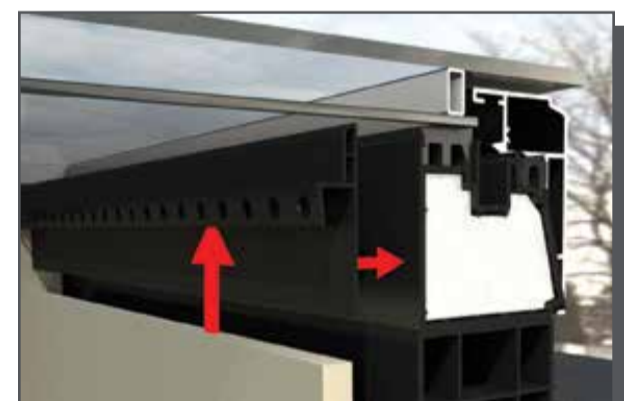

Ultras^{ky}

SKYLIGHT by Ultraframe

Noise reducing

Noise reducing glass, available in blue or clear glass

Glass

Frameless edge to edge glass for a minimalist design

U-Value

With a U-Value of 0.12, the flat skylight exceeds Building Regulation requirements

Timber Kerb

Can be used with a timber kerb

Plasterboard

Finished internally with fineline plasterboard trim to ensure a neat finish

Columns

Stylish aluminium super-insulated columns add glamour and thermal performance to any orangery design

Frameless

No frame internally for maximum light and better views

Click-fit frames

Click-fit secure aluminium frame for a perfect fit, every time

Insulated core

Fully insulated core with 'Warmframe' technology, helps prevent condensation