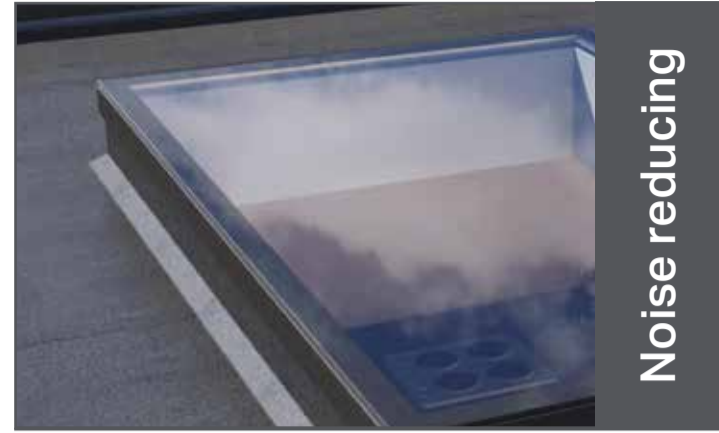

Ultras^{ky}

SKYLIGHT by Ultraframe

Noise reducing

Noise reducing glass, available in blue or clear glass

Glass

Frameless edge to edge glass for a minimalist design

U-Value

With a U-Value of 0.12, the flat skylight exceeds Building Regulation requirements

Timber Kerb

Can be used with a timber kerb

Plasterboard

Finished internally with fineline plasterboard trim to ensure a neat finish

Columns

Stylish aluminium super-insulated columns add glamour and thermal performance to any orangery design

Frameless

No frame internally for maximum light and better views

Click-fit frames

Click-fit secure aluminium frame for a perfect fit, every time

Insulated core

Fully insulated core with 'Warmframe' technology, helps prevent condensation