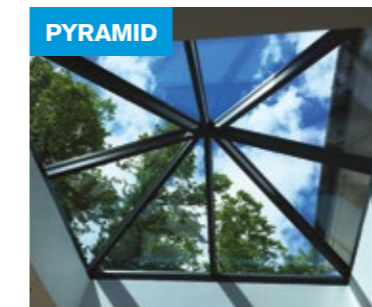

Maximum size Contemporary Pyramid lantern as per line drawing above = 1500mm x 1500mm.