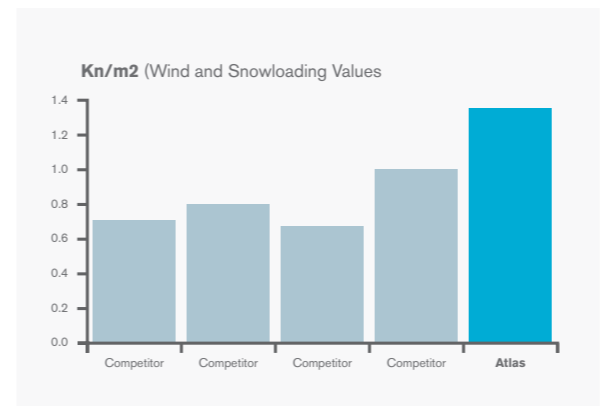

Choose an Atlas roof and benefit from supreme strength:

- Ability to withstand 33% greater 'live loads' such as snow or wind than other roofs
- Larger span roofs are reinforced internally meaning no unsightly 'bolster bars'
- Peace of mind with the investment in a roof you can admire for many years

*Independent tests show that Atlas offers the best thermal and strength performance available in the UK domestic conservatory market.