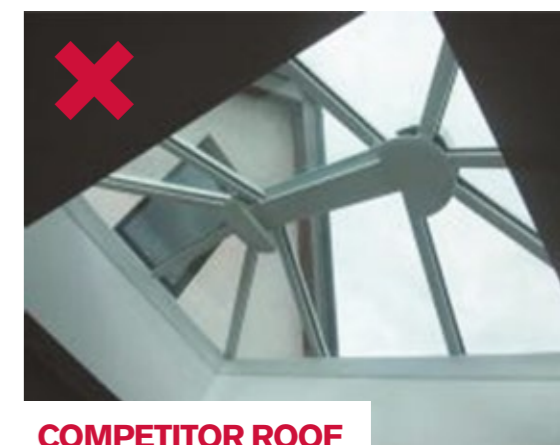

*Independent tests show that Atlas offers the best strength and performance in the UK domestic conservatory market (excluding the addition of bolster bars).