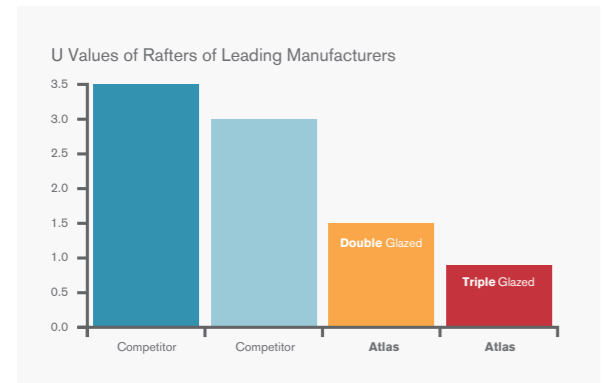

Choose an Atlas roof and benefit from supreme strength:

- Ability to withstand 33% greater 'live loads' such as snow or wind than other roofs
- Larger span roofs are reinforced internally meaning no unsightly 'bolster bars'
- Peace of mind with the investment in a roof you can admire for many years

*Independent tests show that Atlas offers the best thermal and strength performance available in the UK domestic conservatory market.