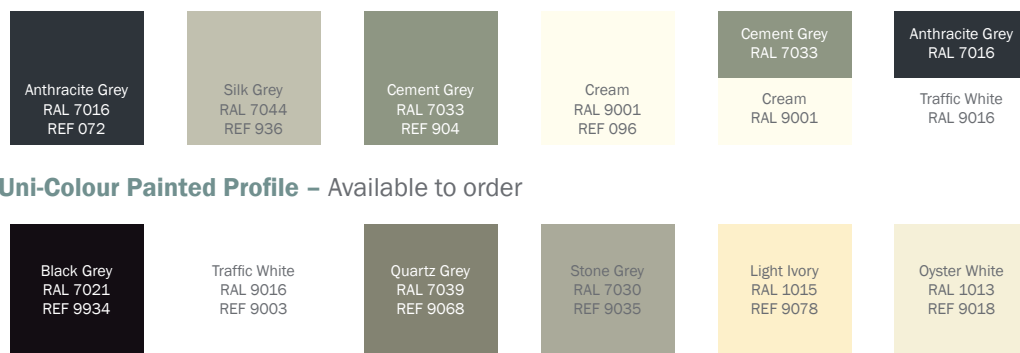

Inspire Colour Options

Colour can be used to inject personality into your property, complement existing colour schemes or make a bold style statement. Give traditional properties a subtle style boost with pastel shades and wood effect foils, or if you live in a more modern house go for striking monochrome or daring brights.

With Inspire you have two different ways to colour – wood effect foils or all over colour. Wood effect foils give PVCu the appearance of natural timber, perfect if you want wooden windows without any maintenance.

Woodgrain Foils

Introducing Colour 360 – The new all-over colour

Colour 360 is the latest technology in window colouring systems. Other coloured windows might look the part when closed but when open the inside is still white. With Colour 360, colour is applied to the whole frame, including inside; meaning your Inspire windows will look just as good open as they do closed.

Revolutionary Painted Profile – Available from stock

Uni-Colour Painted Profile – Available to order

Bi-Colour Painted Profile – Available to order

Choose from a selection of woodgrain foils for a traditional look or Colour 360 for spectacular all-over colour.