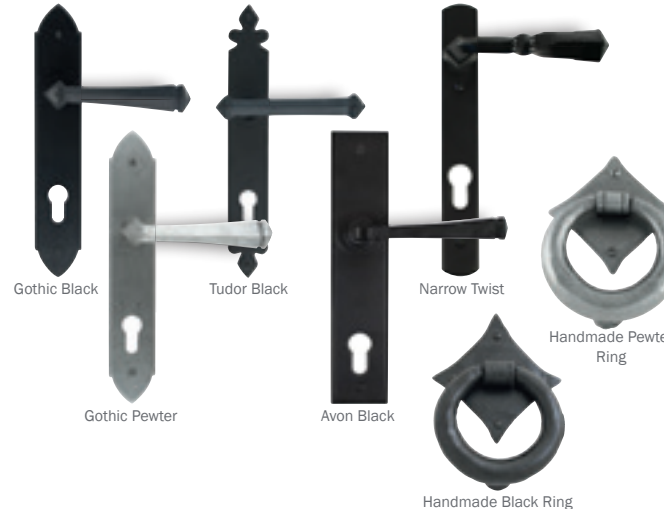

Please note: These do not match with the traditional ironmongery range

Composite Door Hinges

Available in: Brass, Chrome, White, Grey Aluminium, Bronze, Anodised Silver & Black

PVCu Door Hinges

Available in: White, Brown (RAL 8003 or 8022), Brass, Matt Chrome

Stainless Steel door handles

ES21

ES23

ES24

ES3 1800mm

ES3 800mm

ES3 400mm

Stainless Steel Knocker

Knockers & Spyholes

Victorian Urn with Spyhole

Victorian Urn

Lions Head

Horsetail

The first interaction someone will have with your home is when they knock on the front door, so make sure you create the right first impression with a stylish Inspire door knocker. From the traditional to the contemporary, we offer door knockers to suit any home. We also offer a selection of spyholes so you can see who is outside before opening your door!

All knockers are available in: Antique Black, Black, Chrome, Gold, Bronze, Satin & White

Traditional ironmongery

Gothic Black

Tudor Black

Narrow Twist

Gothic Pewter

Avon Black

Handmade Pewter Ring