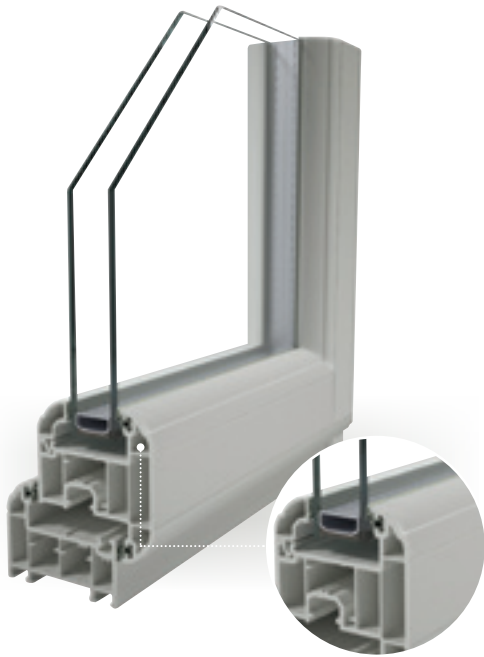

Inspire Beaumont - The Profiles

The Beaumont window is manufactured using a high performance PVCu profile that offers a host of benefits including:

- Cutting edge weather seal for incredible insulation
- Low maintenance - only requires the occasional wipe with a cloth to keep clean
- Multi-chambered profile for superior thermal performance
- Decorative profile shape for traditional look