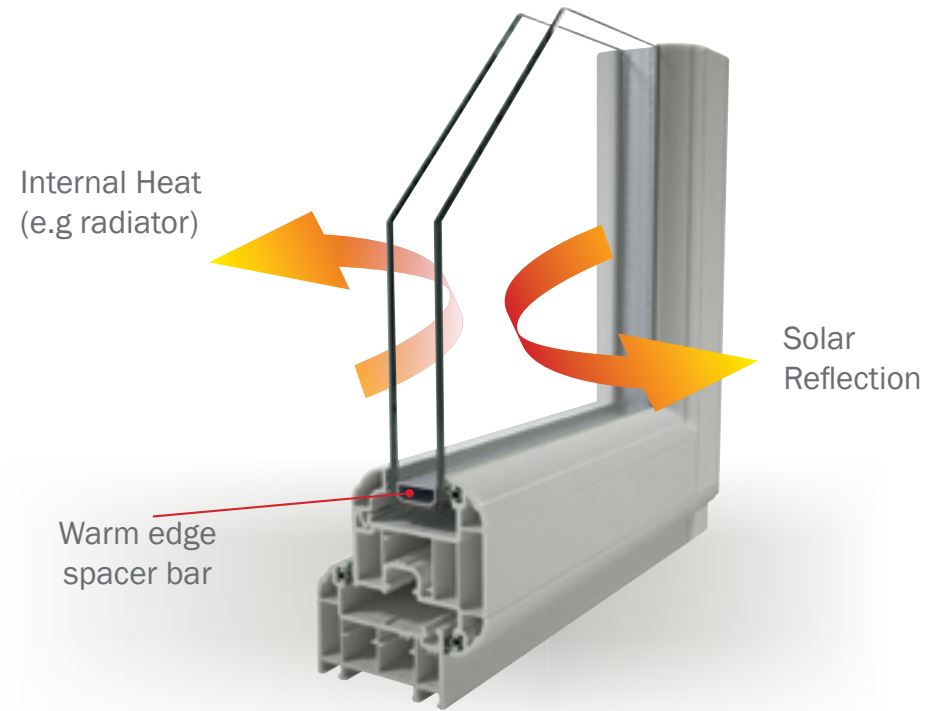

Inspire Glass Options

Inspire windows and doors are available with a wide variety of glass options. We won't list every option here – your sales representative will be able to advise the best solution for you, but here's a brief summary of what we can offer.

Energy efficient glass

Our double glazed units are incredibly energy efficient. The outer pane of glass allows more sunlight and heat to enter through your windows and into your house. The inner pane meanwhile functions primarily to stop heat escaping through your windows and helps to retain heat in your home. Our glass units also use a warm edge spacer bar, which is

the component that separates the two panes of glass. This prevents cold air entering the house and stops mould and condensation forming – far better than the aluminium spacer bars found in many glass units.

Decorative

Decorative glass is used to maintain privacy in your house, for example in a bathroom. It can also provide an alternative to blinds or curtains if your house is overlooked or your windows are near a main street where people could see in. Patterns can be as simple as ripple effects or intricate floral designs; whether you prefer minimalistic or fancy styling, there's a glass to suit every taste.