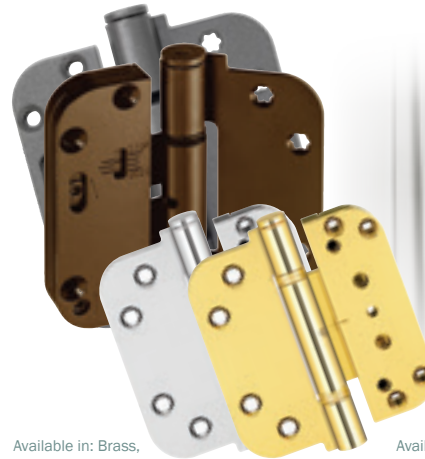

Available in: White, Brown (RAL 8003 or 8022), Brass, Matt Chrome

Composite Door Hinges

Available in: Brass, Chrome, White, Grey Aluminium, Bronze, Anodised Silver & Black