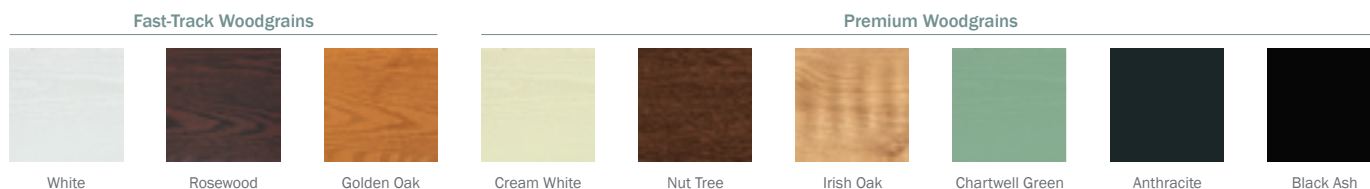

Inspire Colour Options

Colour can be used to inject personality into your property, complement existing colour schemes or make a bold style statement. Give traditional properties a subtle style boost with pastel shades and wood effect foils, or if you live in a more modern house go for striking monochrome or daring brights.

With Inspire you have two different ways to colour – wood effect foils or all over colour. Wood effect foils give PVCu the appearance of natural timber, perfect if you want wooden windows without any maintenance.

Woodgrain Foils