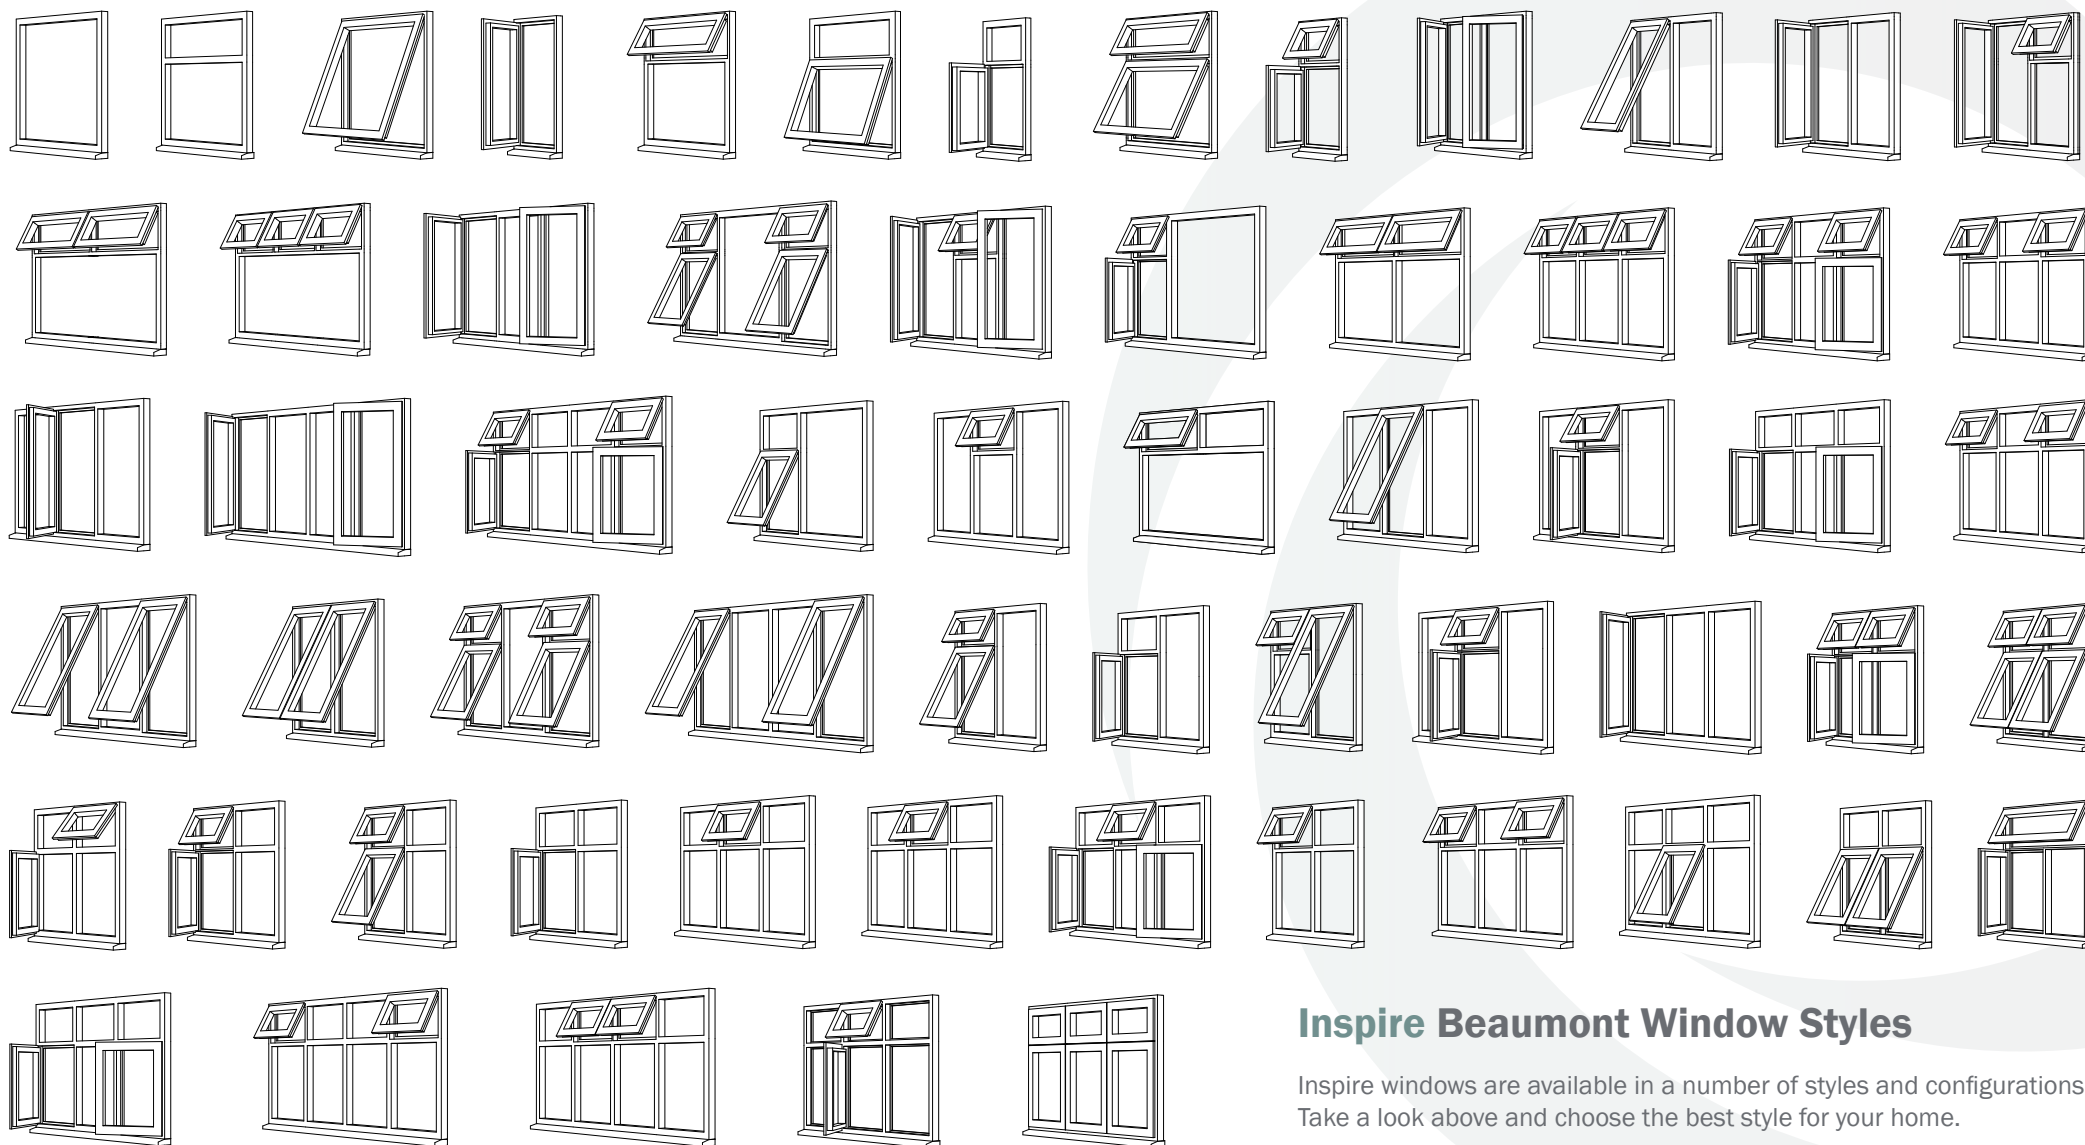

Inspire Beaumont Window Styles

Inspire windows are available in a number of styles and configurations. Take a look above and choose the best style for your home.