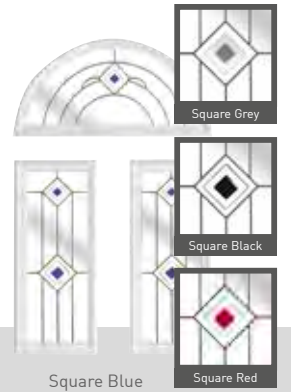

Abstract

Simplicity

Prairie

CRL 2.3

CTL7.3

Conway 1 CGB-F

Conway 1 CSB 5.1FT Grey with Grey frame

Conway 3 CTB 12.3 (available blue & green, clear or single colour bevels)