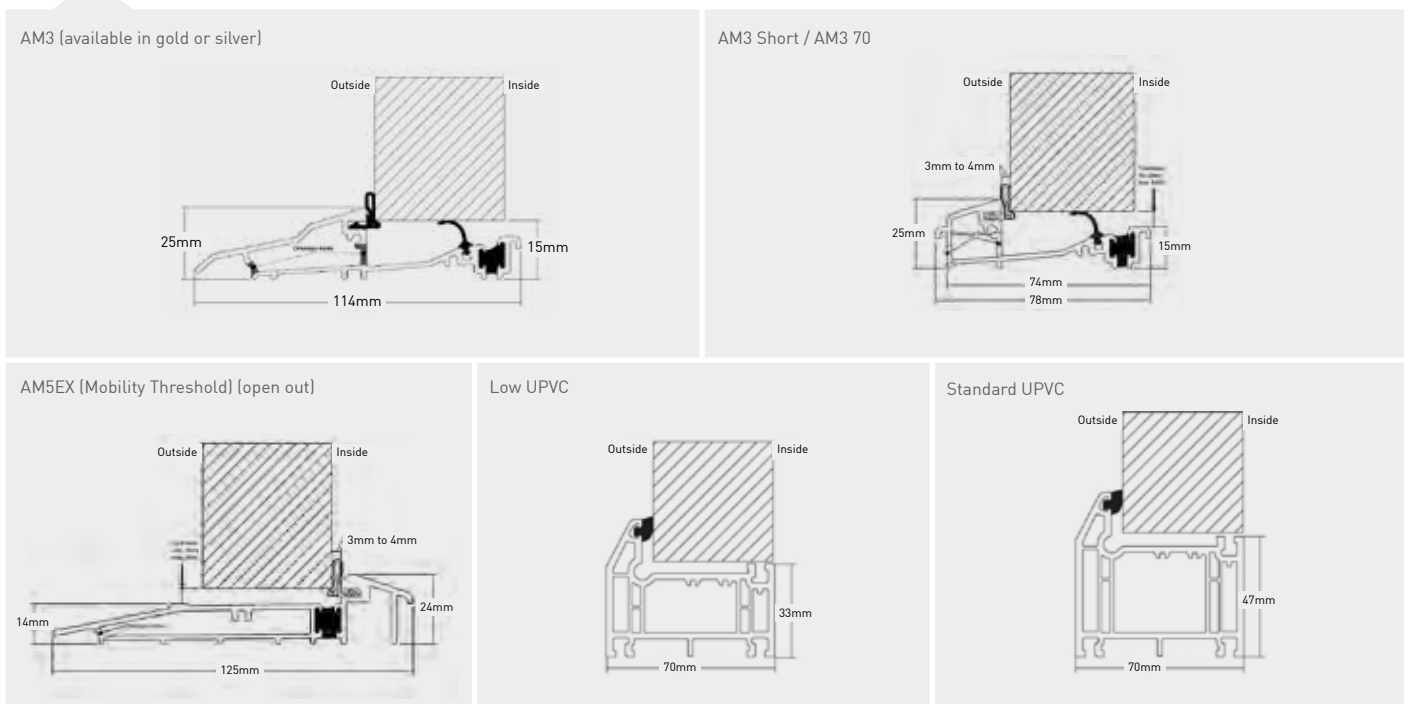

Thresholds

To allow for every circumstance we offer the largest range of door thresholds. All of our Stormguard aluminium thresholds are Part 'M' compliant within the latest Building Regulations for easy access.