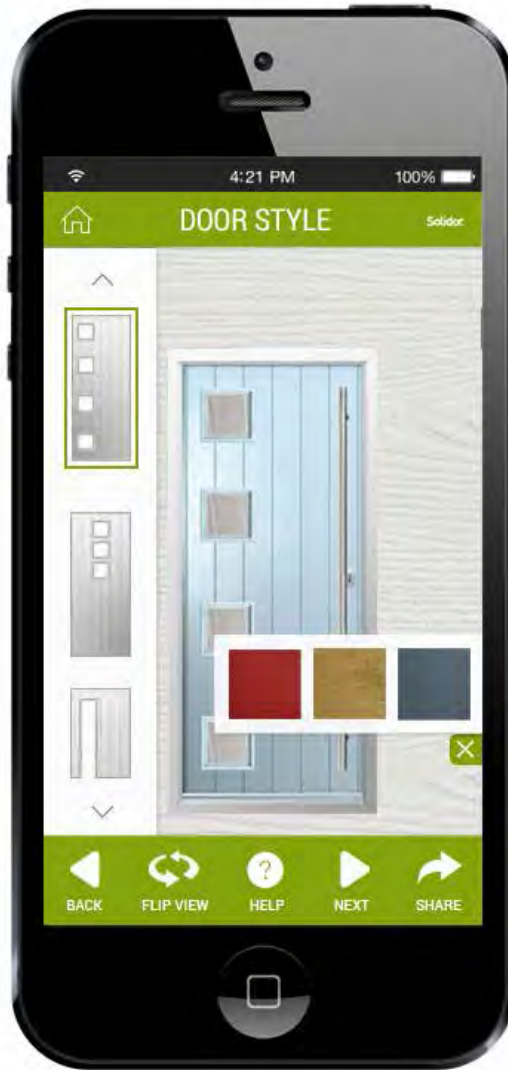

Find your high security, energy efficient composite door, with the NEW Solidor App.

www.kjmgroup.co.uk

Sounds like a **Solidor**®