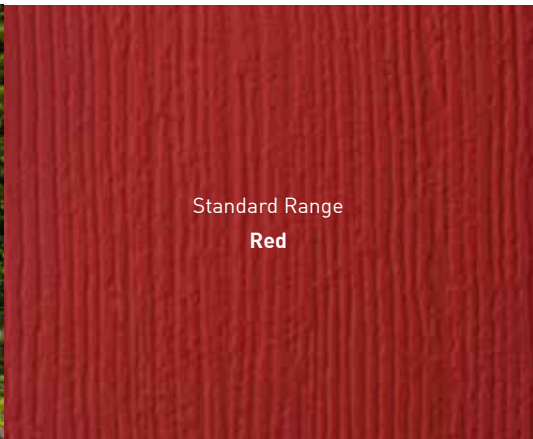

\*Due to the limitations of the lithographic printing process, colour samples may not be an exact match to actual doors.

Premium Range  
Schwarzbraun Black

Standard Range  
Red