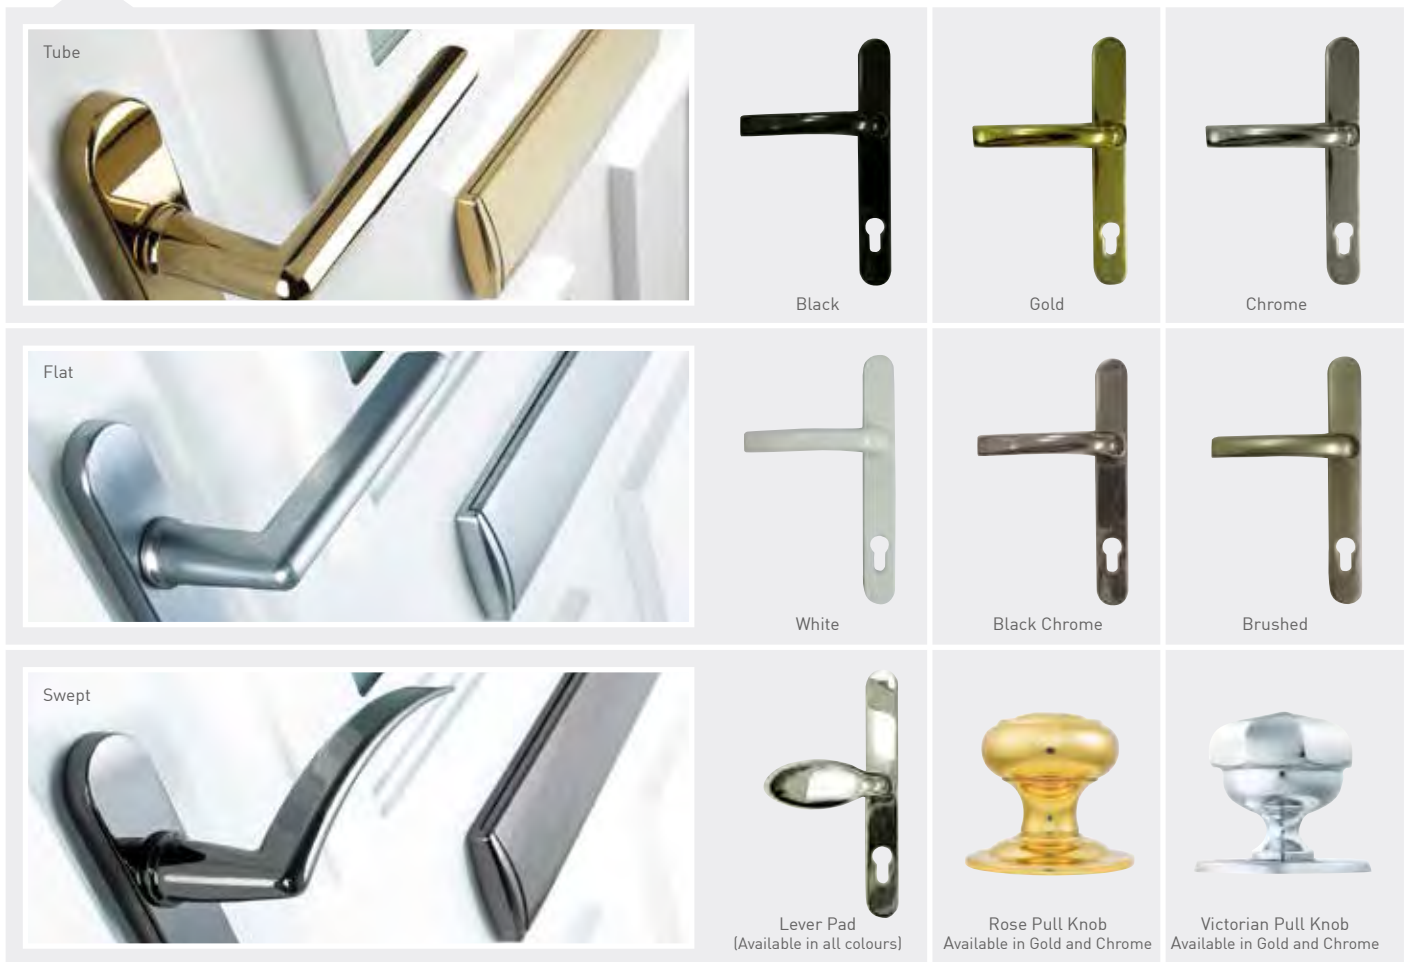

# Letterplates

The first composite door to embrace the stunning Prolinea letterplate. Care instructions included on every letterplate.

# Hinges

Our new slimline, face fixed flag hinge is sleek and modern. It has successfully gone through Pas 23-24 testing.

# Butt hinge

\* Please note, on outward opening doors we fit a pencil butt hinge which is available in white, gold, black and brushed finish.

## Handles

A large range of premium quality handles to complement our doors. Available with a choice of a standard lever or one of the three exclusive options across the whole range of finishes. (N.B split spindle option not available on the exclusive shaped range).