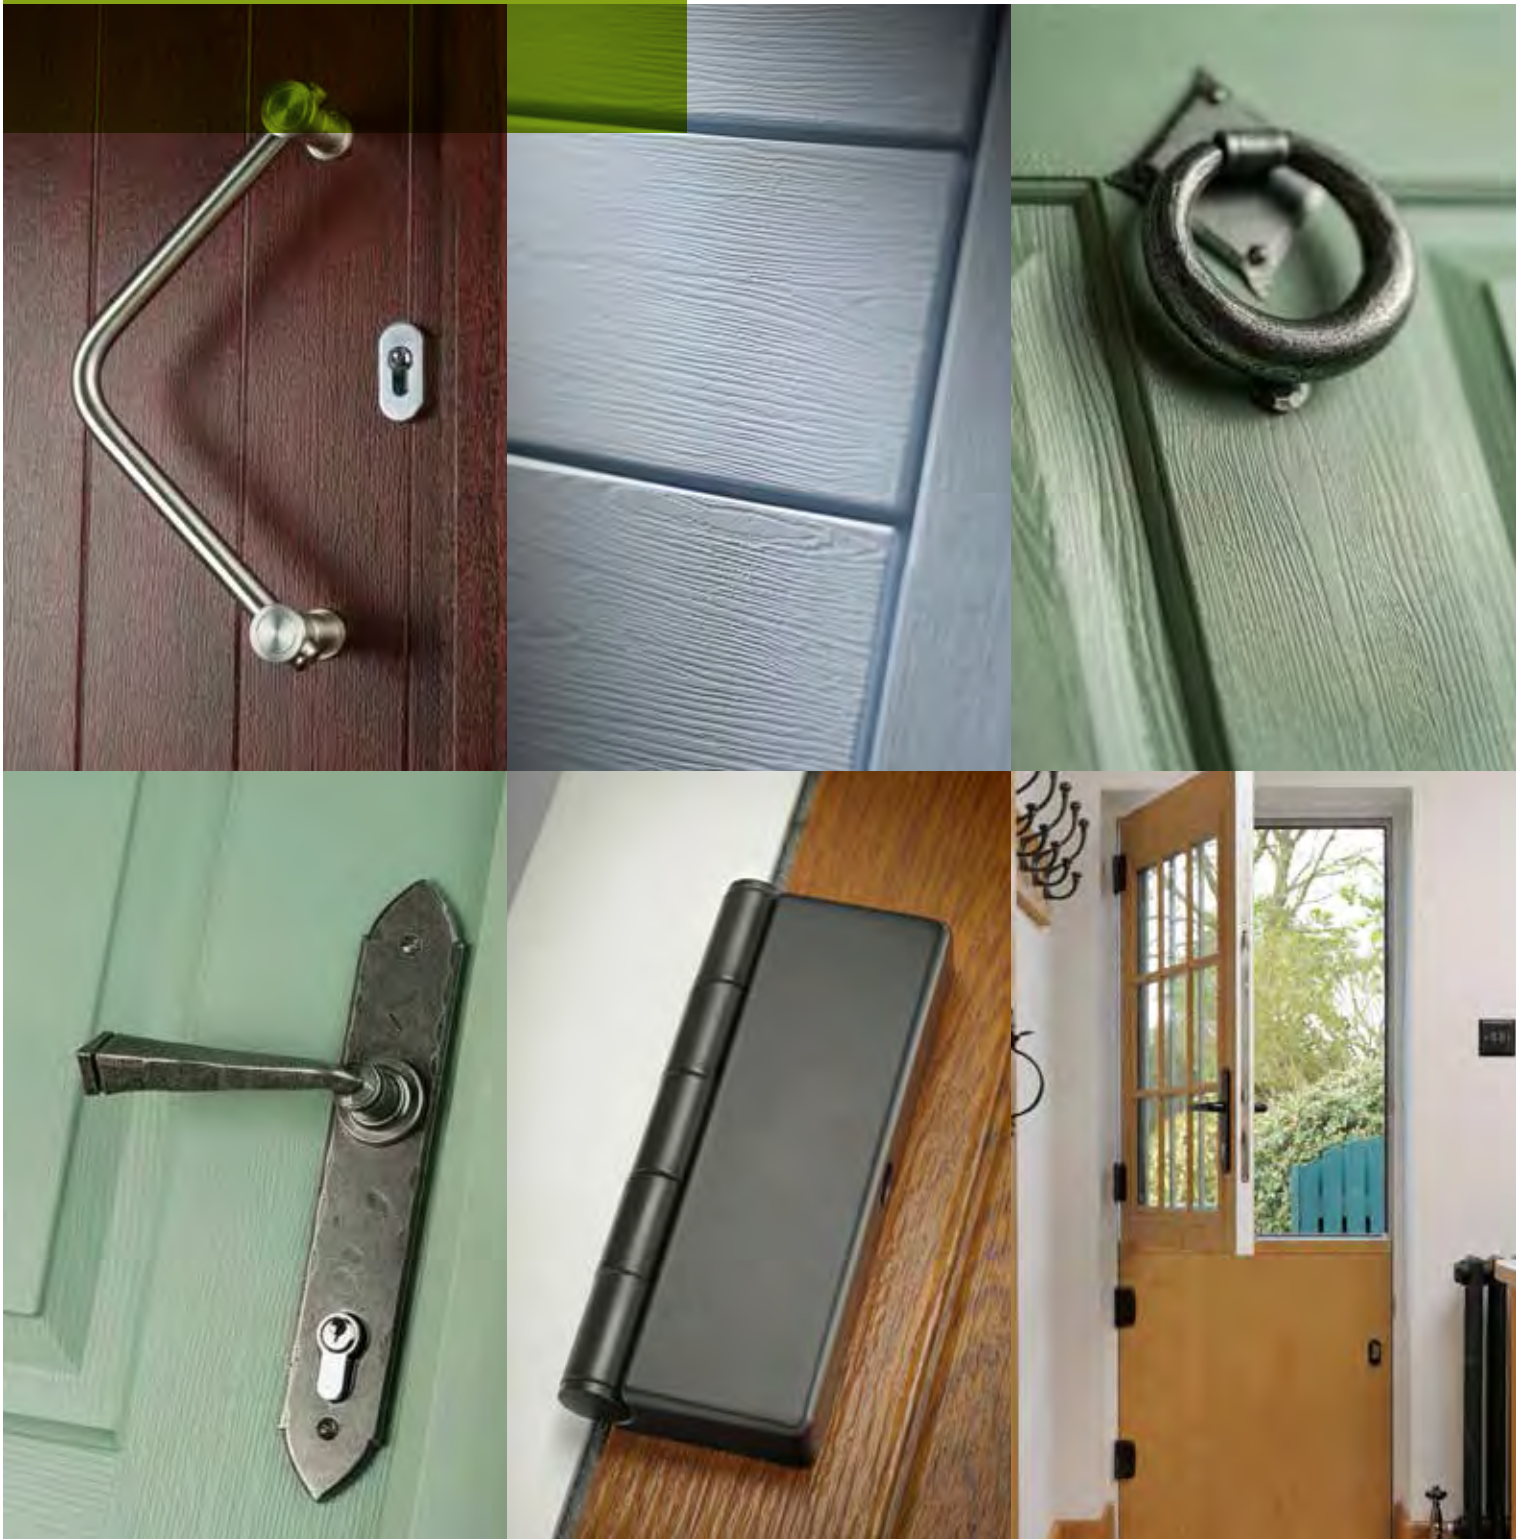

**Solidor**<sup>®</sup>

A white speech bubble outline is positioned on the left side of the image, containing the text "Sounds like". The speech bubble has a rectangular top and a pointed bottom-left corner.

Sounds like

a Solidor®

**The Solidor Collection is an outstanding range of industry leading, solid laminate timber core composite doors that combine classical, modern or futuristic styling with a full range of Secured by Design locking, providing a stunning, high quality and secure entrance to any home.**