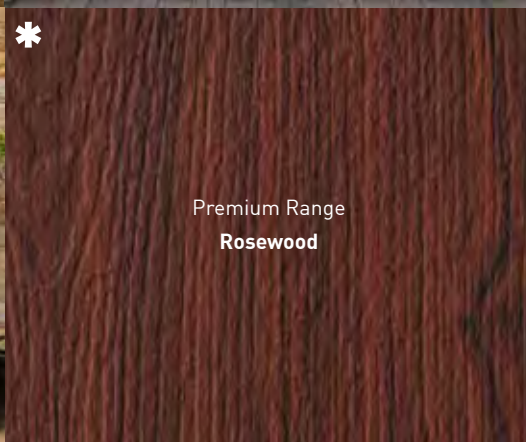

Luxury Range  
Irish Oak

Premium Range  
Anthracite Grey

Luxury Range  
Chartwell Green

Luxury Range  
French Grey

Standard Range  
**Black**

Standard Range  
**Green**

Standard Range  
**Blue**

Luxury Range  
**Duck Egg Blue**

Premium Range  
**Foiled White**

We offer the largest range of colours from stock in the UK. Choose from 18 different frame colour combinations. With Solidor, you can mix and match for example: Chartwell Green on White outer frame with Duck Egg Blue on French Grey door.

Standard Range  
**White**

Premium Range  
**Golden Oak**

Luxury Range  
**Mocha**

Premium Range  
**Rosewood**

Premium Range  
**Cream**