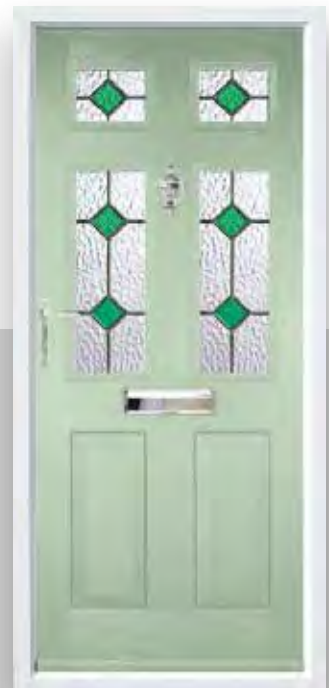

# Tenby

A timeless classic of a design which will complement every home

Tenby 4 in Irish Oak with Irish Oak frame with Reflections glass

Tenby 4 CTL 36.4

Tenby 4 CTL 17.4

Tenby 2 Elegance

Tenby 4 Quad Black