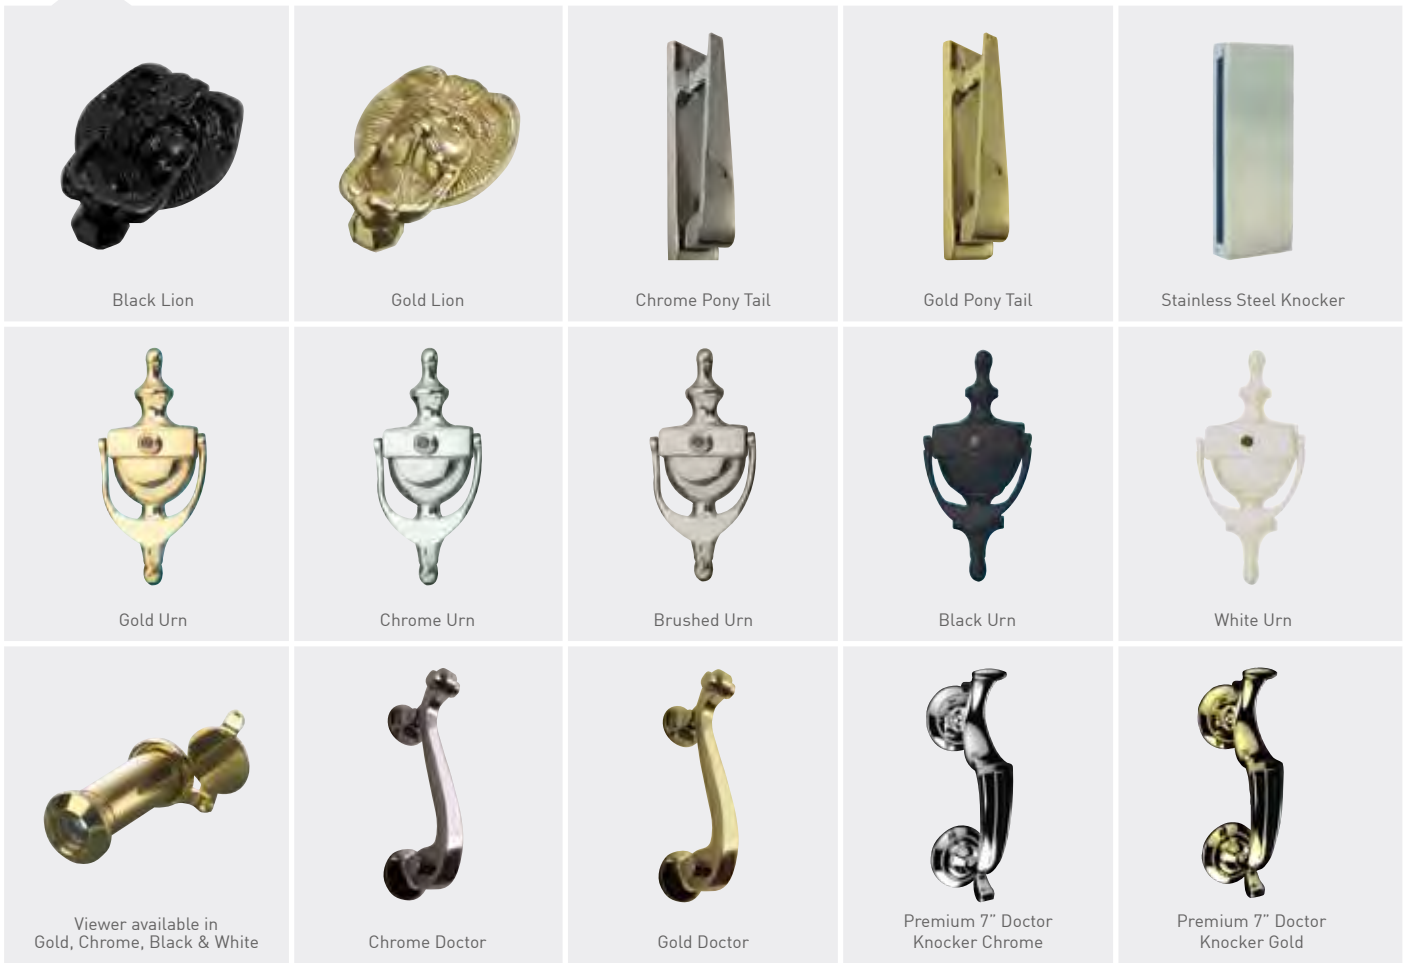

Thornbury

Ludlow

Harlech

Tenby

Nottingham

Available in all of our colour options!

# Accessories

A fine selection of beautiful accessories to perfectly complement your choice of door. Whether modern or traditional you will find an accessory to really make your door stand out.

# Door knockers

Lion Head, Pony Tail, Urn, and Doctor knockers all available in Black, White, Gold, Chrome, Black Chrome, Brushed

# Hinges

Our new slimline, face fixed flag hinge is sleek and modern. It has successfully gone through Pas 23-24 testing.