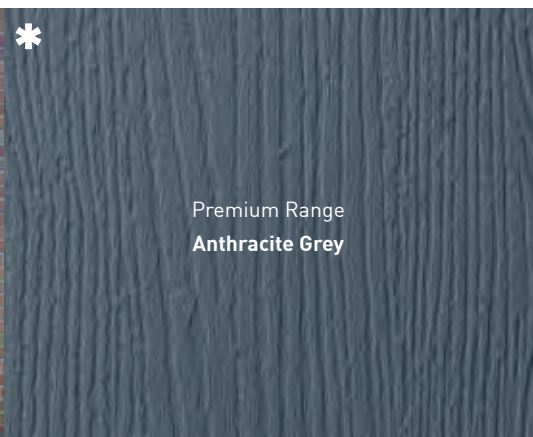

**Plus:**

also available with Schwarzbraun, Grey, Cream, Rosewood & Irish Oak, Chartwell Green, Golden Oak, Foiled White and white matched frames.

\* Available as a door and/or a frame option

Luxury Range  
Rich Aubergine

Luxury Range  
Irish Oak

Premium Range  
Anthracite Grey

Luxury Range  
Chartwell Green

Luxury Range  
French Grey

Standard Range  
**Black**

Standard Range  
**Green**

Standard Range  
**Blue**

Luxury Range  
**Duck Egg Blue**